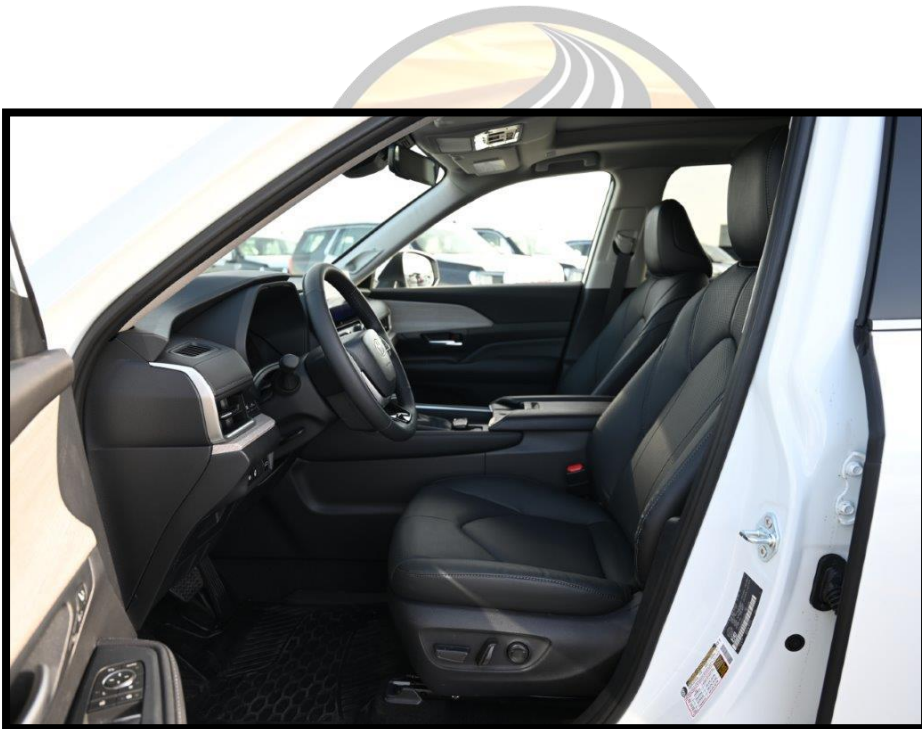

SAHARA MOTORS FZE
+971561144253, +971544400938

YOUR DREAM CAR STORE
www.saharamotorsfze.com

Showroom 19, DAZ (DUCAMZ), Ras Al Khor - Dubai - United Arab Emirates
 info@saharamotorsfze.com
 +971561144253, +971544400938